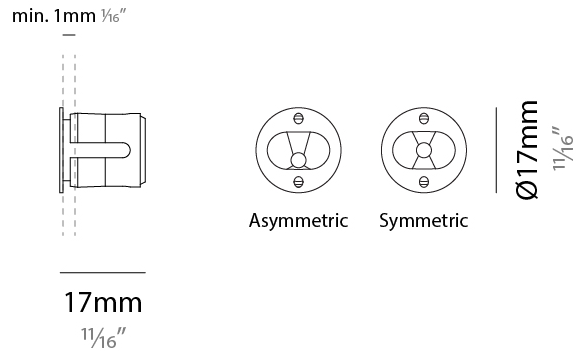

GENERAL

Series: Eyes Handrail
Subseries: Eyes 17 for Handrail
Brand: Unonovesette
Division: Exterior
Mounting Type: Recessed
Mounting Location: Handrail
Subcategory: Marker

PHYSICAL

Shape: Round
Diameter (mm): 17
Diameter (in): 11/16
Depth (mm): 17
Depth (in): 11/16
Light Distribution: Direct
Weight (kg): 0.13
Installation Requirement: Fixing springs
Diffuser: Extra clear glass 4mm
Fixture Finish: PSS
Fixture Material: Stainless Steel AISI 316L
Cable Details: 200 cm 2x0,5 mm2
Cut-out Measurements: 15mm / 9/16"

ELECTRICAL

Lamp Type: LED
Input Wattage (W): 2.33
Total Output Wattage (W): 1.05
Dimming: Non-Dimming / Phase Dimming (120Vac only) / 0-10V Dimming
Driver Included: No
Driver Location: Remote
Driver Type: Constant Current - Universal
Driver Class: Class 2
Housing: ENCP4
Input Voltage (V): 120 - 277
Output Voltage (V): 24
Constant Current (MA): 350

LED

Number of LEDs: 1
Color Temperature (°K): 2700 / 3000
Max. Delivered Lumen (lm): 124 (3000K)
Nominal Lumen (lm): 150 (3000K)
CRI: >90 CRI
Lamp Life (hrs): 50000

OPTICAL

Reflector: Assymetric / Symetric

RATINGS AND CERTIFICATIONS

Certified By: Certified for North American Standards
IP rating: IP67
Marine Grade: Stainless Steel AISI 316L